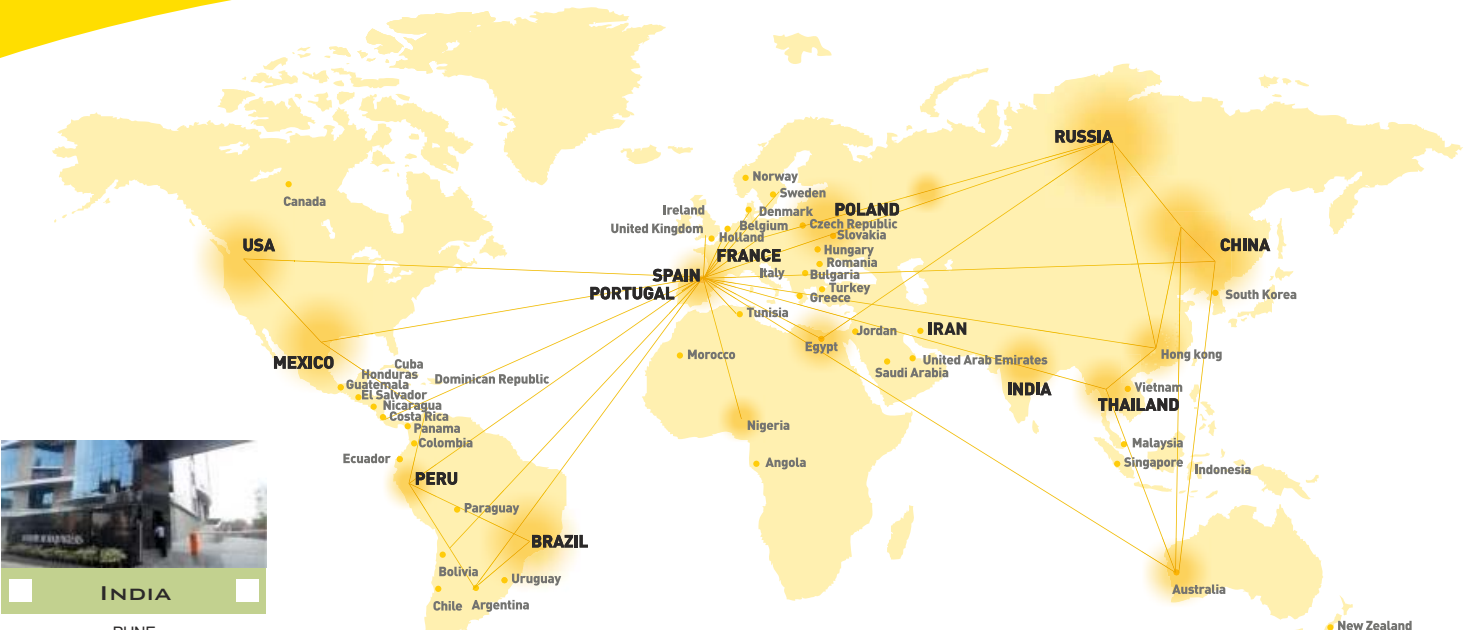

CHINA

SHANGHAI
LIFTING EQUIPMENT CO.,LTD.
TLF: +86 6299 7681
WWW.GHSA.COM/CH
GHCHINA@GHSA.COM

FRANCE

COUÉRON
GH FRANCE, S.A.
TLF + 33 (0) 240 861212
WWW.GHFRANCE.FR
GHFRANCE@GHSA.COM

THE WORLD IS OUR MARKET

- WE ARE SELLING IN MORE THAN 60 COUNTRIES.
- WE ARE MANUFACTURING IN 6 DIFFERENT COUNTRIES.

WWW.GHCRANES.COM

MEXICO

QUERETARO
GRUAS GH MÉXICO SA DE CV
TLF +52 44 22 77 54 37
WWW.GHSA.COM.MX
GHMEXICO@GHSA.COM.MX

POLAND

KŁOBUCK
GH CRANES SP. Z O.O.
TLF +48 34 3597317
WWW.GHSA.PL
INTERTECH@GHSA.PL

PORTUGAL

OPORTO
GH PORTUGAL
TLF +351 229821688
WWW.GHSA.COM.PT
GERAL@GHSA.COM

RUSSIA

GH RUSSIA
TLF: + 7 (495) 745 69 26
GHRUSSIA@GHSA.COM
WWW.GHSA.RU

THAILAND

LEE MACHINERY-GH THAILAND
TLF +66(0)23279300
+66 (0)8 4660 1365
WWW.GHSA.COM
GHTHAILAND@GHSA.COM

USA

CHICAGO
GH CRANES CORPORATION
TLF +1 708 342 2110
WWW.GHCRANES.COM
GHCRANESCDRP@GHSA.COM

ANGOLA
ARGENTINA
AUSTRALIA
BELGIUM
BOLIVIA
BULGARIA
BRAZIL
CANADA
CZECH REPUBLIC
CHILE
CHINA
COLOMBIA
COSTA RICA
CUBA
DENMARK

DOMINICAN REPUBLIC
ECUADOR
EGYPT
EL SALVADOR
FRANCE
GREECE
GUATEMALA
HONDURAS
HONG KONG
HUNGARY
INDIA
INDONESIA
IRAN
IRELAND
ITALY

JORDAN
MALAYSIA
MEXICO
MOROCCO
NICARAGUA
NIGERIA
NORWAY
NEW ZEALAND
NETHERLANDS
PANAMA
PARAGUAY
PERU
POLAND
PORTUGAL
ROMANIA

RUSSIA
SAUDI ARABIA
SINGAPORE
SLOVAKIA
SOUTH KOREA
SWEDEN
THAILAND
TUNISIA
TURKEY
UNITED ARAB EMIRATES
UNITED KINGDOM
UNITED STATES
URUGUAY
VENEZUELA
VIETNAM

INDIA

PUNE
GH CRANES INDIA
Tlf.: +91 020 64730438
www.ghsa.com
ghindia@ghsa.com

GH IS ALSO PRESENT IN OVER 60 COUNTRIES THROUGH LOCAL REPRESENTATIVES AND DISTRIBUTORS